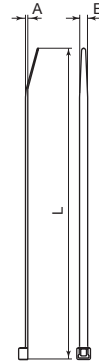

Cable ties for indoor use **22-1**
U60X · Colour grey

Sizes

Sizes (mm)

Cable ties for indoor use (grey RAL 7035)

Part. no.	Sizes (mm)			ø Use (mm)		Resistance s/ IEN 62275		Designation MS3367
	A	B	L	Max.	Min.	Kg	N	
2233-3	1,2	3,6	142	32	1,6	13,6	130	MS 3367-5
2244-3	1,4	4,8	188	45	1,6	22,6	220	MS 3367-1
2247-3	1,4	4,8	287	76	1,6	22,6	220	MS-3367-7
2271-3	1,8	7,6	218	50	4,8	54,4	530	*
2272-3	1,8	7,6	299	76	4,8	54,4	530	*

Colour: Grey RAL 7035

Material: U60X

* Cable ties without the MS designation fulfil the conditions set in the standards for models of the same width. The only change is the bundle diameter.

Note: It is recommended to keep the bag closed until use.