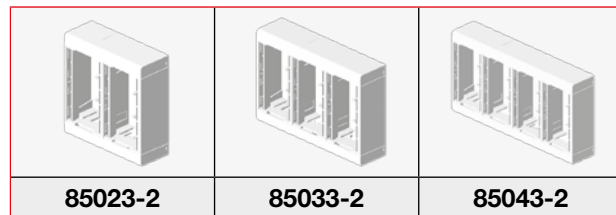

4 outlets

6 outlets

8 outlets