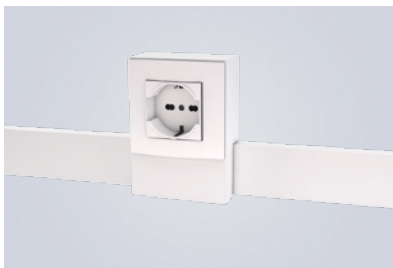

Universal CEE-7

- Niessen* Olas, Arco, Tacto, Zenit and Stylo.
- Jung*.
- Simon* 31, 75, 82, 88.
- Valena*.
- Bticino*.
- Eunea*.
- Berker*.