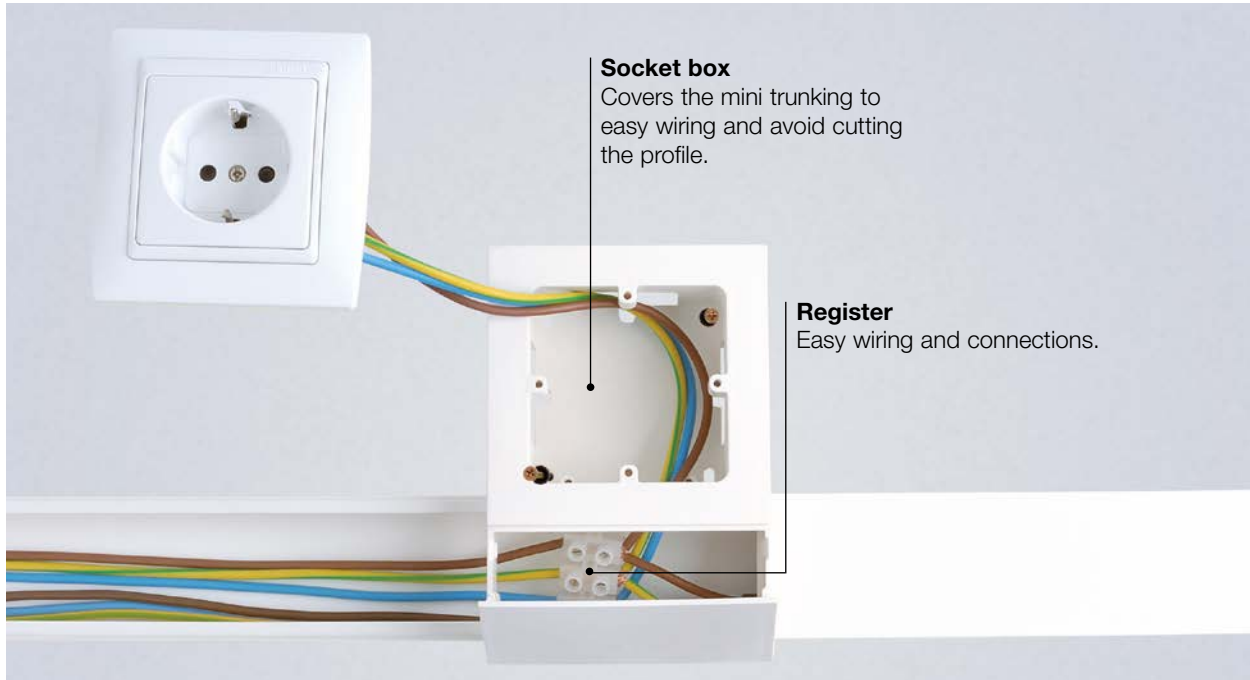

### External angle

**The internal piece** allows easy measuring of the cover and holds the cables.

**The external piece** covers the cut marks of base and cover. It is not necessary to slide the cover. Assures protection degree IP4X.

# Adapting switches and sockets

Mounting switches and sockets, using Unex boxes

Flexibility to combine a variety of switches and sockets