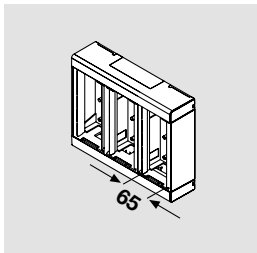

Adapters for Modular boxes 85