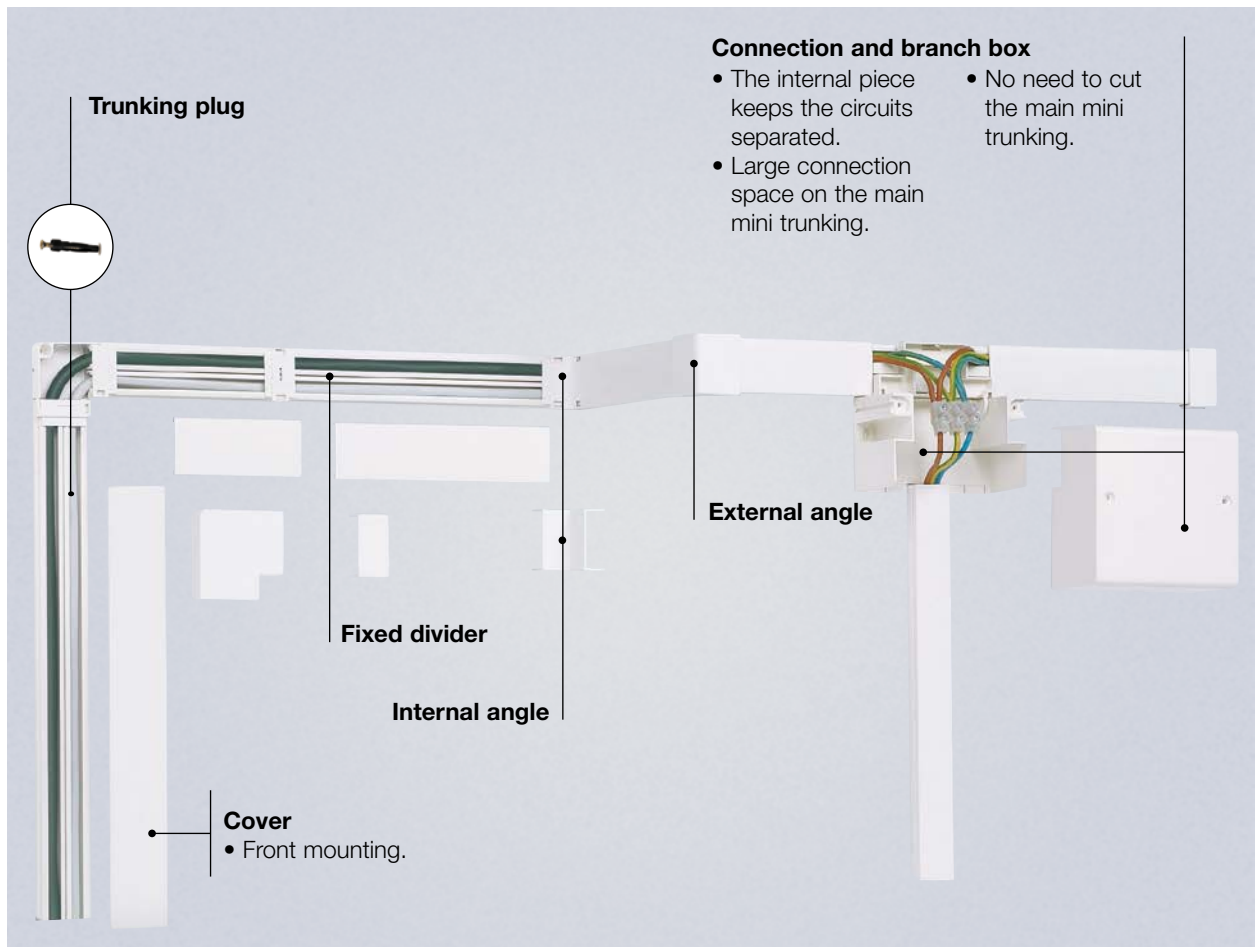

## Mini trunking and fittings

## Fittings in 2 pieces

### External angle

**The internal piece** allows easy measuring of the cover and holds the cables.

**The external piece** covers the cut marks of base and cover. It is not necessary to slide the cover. Assures protection degree IP4X.