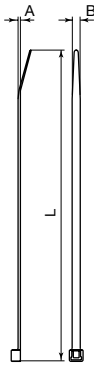

Cable ties for indoor use
U60X · Colour grey

22

Sizes

Sizes (mm)

3. Cable ties for indoor use (grey RAL 7035)

Part. no.	Sizes mm			ø Use mm		Resistance s/IEC 62275 kg	62275 N	Designation MS 3367
	A	B	L	Max.	Min.			
2233-3	1.2	3.6	142	32	1.6	13.6	130	MS 3367-5
2244-3	1.4	4.8	188	45	1.6	22.6	220	MS 3367-1
2247-3	1.4	4.8	287	76	1.6	22.6	220	MS-3367-7

Colour: Grey RAL 7035 **Material: U60X**

Note: It is recommended to keep the bag closed until use.