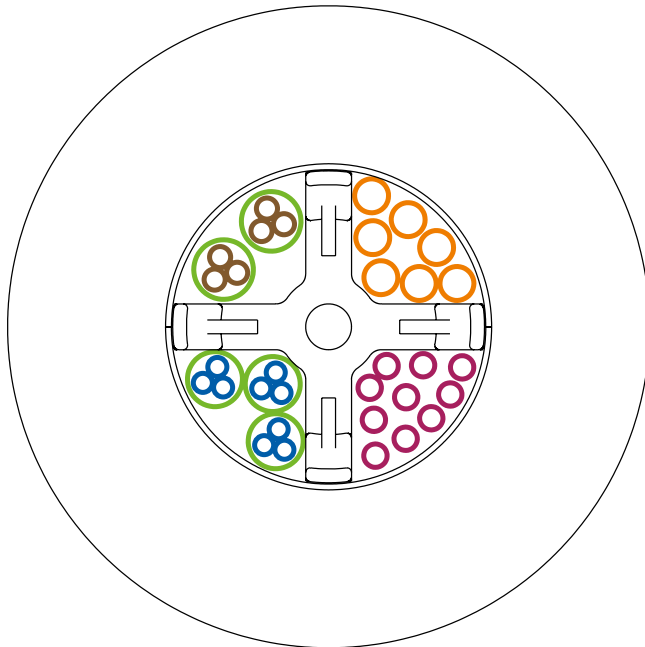

Service posts
U24X · Colour anthracite

50

Useful cross-sections and Sizes

Useful cross-sections for wiring

Wiring example

Service post

**Data cables:**

○ 7 pcs. cable STP 4 pairs. Maximum Ø7.4 mm.

○ 10 p. UTP 4 pairs. Maximum Ø5.1 mm.

Power cables:

⊗ 2 pcs. 0.6/1kV RV-K 3G2.5. Maximum Ø13 mm.

⊗ 3 pcs. 0.6/1kV RV-K 3G2.5. Maximum Ø12 mm.

Sizes

For fixing the service post without a floor box