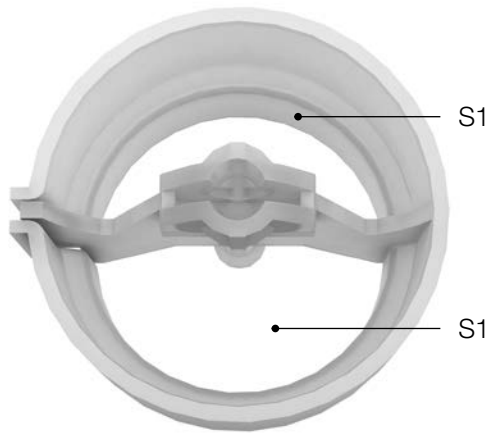

Furniture supplies
U24X · Colour anthracite

51

Useful cross-sections

Useful cross-section

Passing the cables through the rings of the runway

| | Part number | S1 (mm ²) |
|---------------------|-------------|-----------------------|
| Closed rings runway | 51601-10 | 525 |
| | 51601-17 | |
| | 51603-10 | |
| Flexible runway | 51602-10 | 670 |
| | 51606-10 | |

S1: same cross section

Passing the cables through the ends of the runway

Data and power cables

○ 4 data cables Maximum Ø9 mm.

⊗ 2 power cables 0.6/1 kV RZ1-K 3G2.5. Maximum Ø13 mm.