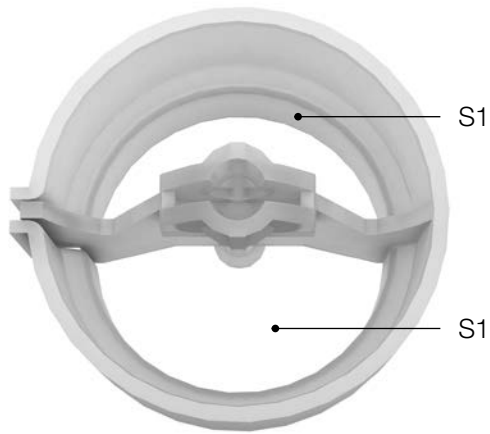

Furniture supplies
U24X · Colour grey

51

Useful cross-sections

Useful cross-section

Passing the cables through the rings of the runway

	Part number	S1 (mm ²)
Closed rings runway	51601-10	525
	51601-17	
	51603-10	
Flexible runway	51602-10	670
	51606-10	

S1: same cross section

Passing the cables through the ends of the runway

Data and power cables

○ 4 data cables Maximum Ø9 mm.

⊗ 2 power cables 0.6/1 kV RZ1-K 3G2.5. Maximum Ø13 mm.