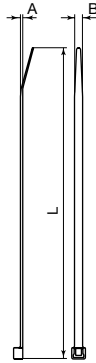

Keeping you safer

Detectables cable ties
U62X · Colour blue

22DT

Sizes

22

U62X

Blue

Cable ties 22
detectable DT

Sizes (mm)

Cable ties for indoor use (blue RAL 5009)

Part no.	Sizes mm			ø Use mm		Resistance Kg	s/EN 62275 N	Designation MS 3367
	A	B	L	Max.	Min.			
2221DT	1	2.5	101	22	1.6	8.16	80	MS 3367-4
2233DT	1.2	3.6	142	32	1.6	13.6	130	MS 3367-5
2244DT	1.4	4.8	188	45	1.6	22.6	220	MS 3367-1
2247DT	1.4	4.8	287	76	1.6	22.6	220	MS 3367-7
2273DT	1.8	7.6	376	102	4.8	54.4	530	MS 3367-3

Colour: blue RAL 5009

Material: U62X

* Cable ties without the MS designation fulfill the conditions set in the standards for models of the same width. The only change is the bundle diameter.

Note: It is recommended to keep the bag closed until use.